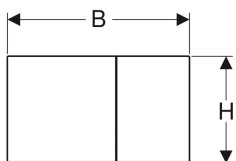

Application purposes

- For flush actuation with Sigma concealed cisterns

Characteristics

- Front actuation
- Sound-absorbing actuator rods, tool-free fast adjustment

Scope of delivery

- Mounting frame
- 2 distance bolts
- 2 actuator rods

Art. no.	Colour / surface	Material designation	B	H	T	
115.622.JK.1	lava	Glass	25 cm	14.6 cm	2.5 cm	New
115.622.SJ.1	black	Glass	25 cm	14.6 cm	2.5 cm	New
115.622.FW.1	brushed, easy-to-clean coated	Stainless steel	25 cm	14.6 cm	2.3 cm	New
115.622.QB.1	red gold / brushed, easy-to-clean coated	Stainless steel	25 cm	14.6 cm	2.3 cm	New
115.622.QD.1	black chrome / brushed, easy-to-clean coated	Stainless steel	25 cm	14.6 cm	2.3 cm	New
115.622.QF.1	brass-coloured / brushed, easy-to-clean coated	Stainless steel	25 cm	14.6 cm	2.3 cm	New
115.622.14.1	black matt / easy-to-clean coated	Stainless steel	25 cm	14.6 cm	2.3 cm	New
115.622.SI.1	white	Glass	25 cm	14.6 cm	2.5 cm	New
115.622.JT.1	white matt / easy-to-clean coated	Stainless steel	25 cm	14.6 cm	2.3 cm	New
115.622.JL.1	sand grey	Glass	25 cm	14.6 cm	2.5 cm	New

Accessories

- Geberit extension set for Sigma, Omega and Kappa concealed cisterns

- Suitable for Sigma 8cm and 12cm concealed cisterns